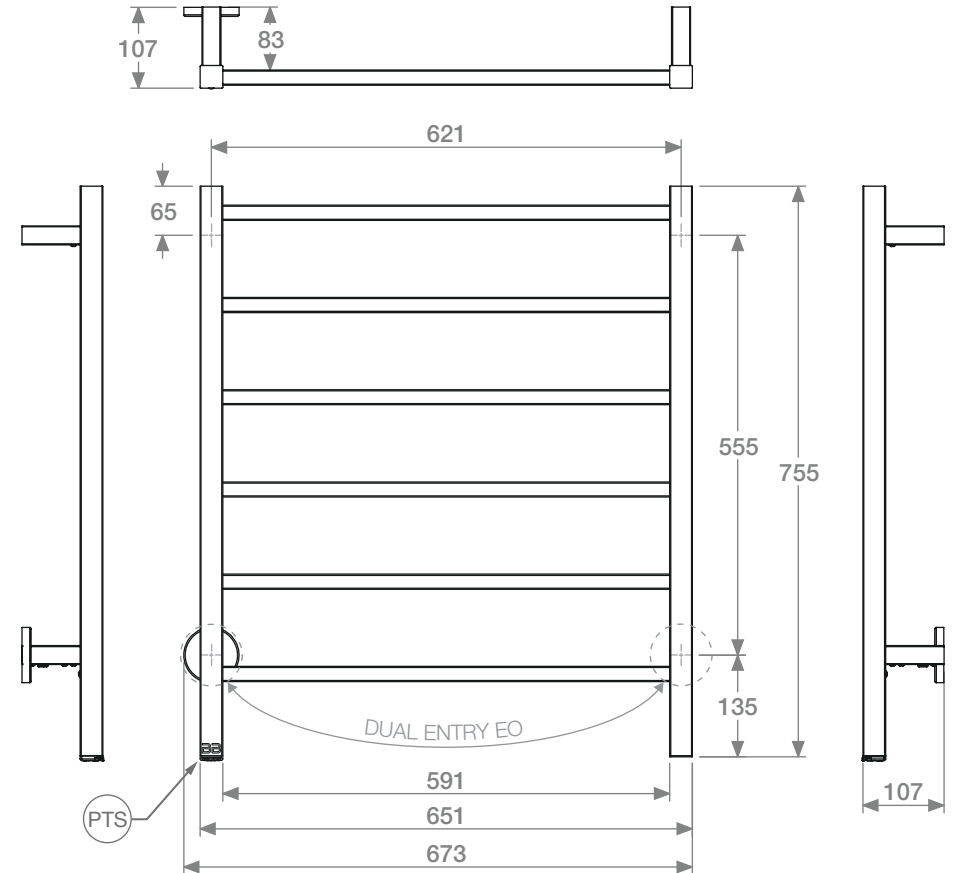

CUBIC 6 Bar 650mm STR-PTS 230V

POLISHED GRADE 304 Stainless Steel

Controller Features - PTSelect Switch:

- Temperature Adjustment • ON / OFF Switch • RED LED Indicator

Controller Technical Specifications:

Model: CUB06231-PTS-POLS
Size: 673mm (width) x 755mm (height)
Power: 90 Watts
Current: 0.39 Amps
Volts: 230 VAC
IP Rating: IPX5

Suggested Height of Electrical Outlet = 1050mm
(this is only an indication as every installation is different)

NOTES:

- *EO Denotes DUAL ENTRY Electrical Outlet connection
- *PTS Denotes location of PTSelect Switch

Dimensions given are in mm. Bathroom Butler® reserves the right to alter and/or remove designs from time to time without prior notice. This drawing is to be used for reference purposes only. E & O.E. This product may not be available in your specific country, please check local website for availability.
 Copyright Bathroom Butler® 2016