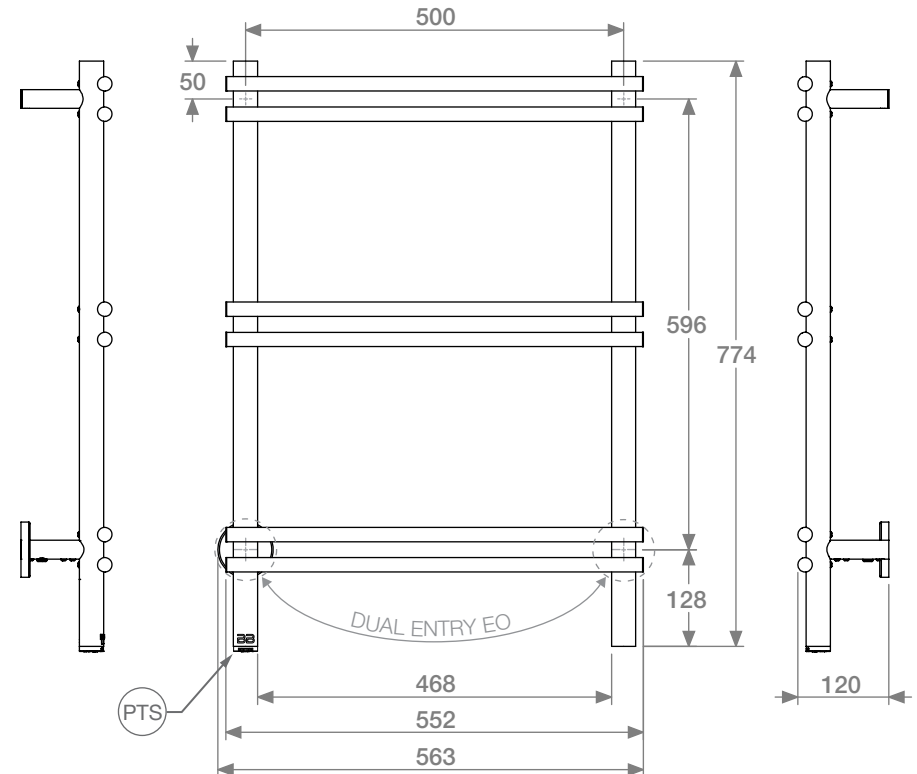

LOFT 6 Bar 550mm STR-PTS 230V

POLISHED GRADE 304 Stainless Steel

Controller Features - PTSelect Switch:

- Temperature Adjustment • ON / OFF Switch • RED LED Indicator

Controller Technical Specifications:

Controller: PTSelect Switch
INPUT Voltage Range: 190VAC~250VAC
Operating Frequency: 50 Hz \pm 2%
Load Capability: 0.18A~4A
Load Control Range: 40~100%
Standby Current: 3.0mA

HTR Technical Specifications:

Model: LOF06221-PTS-POLS
Size: 563mm (width) x 774mm (height)
Power: 75 Watts
Current: 0.33 Amps
Volts: 230 VAC
IP Rating: IPX5

Suggested Height of Electrical Outlet = 1000mm
(this is only an indication as every installation is different)

NOTES:

- *EO Denotes DUAL ENTRY Electrical Outlet connection
- *PTS Denotes location of PTSelect Switch

Dimensions given are in mm. Bathroom Butler® reserves the right to alter and/or remove designs from time to time without prior notice. This drawing is to be used for reference purposes only. E & O.E. This product may not be available in your specific country, please check local website for availability. Copyright Bathroom Butler® 2016