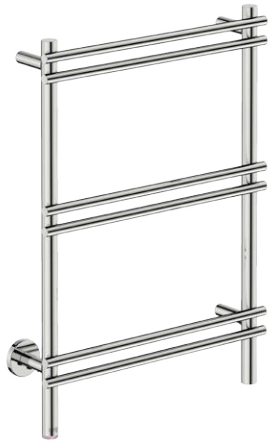

LOFT 6 Bar 550mm STR-PTS 230V

POLISHED GRADE 304 Stainless Steel

Controller Features - PTSelect Switch:

- Temperature Adjustment • ON / OFF Switch • RED LED Indicator

Controller Technical Specifications:

Controller: PTSelect Switch
INPUT Voltage Range: 190VAC~250VAC
Operating Frequency: 50 Hz \pm 2%
Load Capability: 0.18A~4A
Load Control Range: 40~100%
Standby Current: 3.0mA

HTR Technical Specifications:

Model: LOF06221-PTS-POLS
Size: 563mm (width) x 774mm (height)
Power: 75 Watts
Current: 0.33 Amps
Volts: 230 VAC
IP Rating: IPX5

Suggested Height of Electrical Outlet = 1000mm
(this is only an indication as every installation is different)

NOTES:

- *EO Denotes DUAL ENTRY Electrical Outlet connection
- *PTS Denotes location of PTSelect Switch

Dimensions given are in mm. Bathroom Butler® reserves the right to alter and/or remove designs from time to time without prior notice. This drawing is to be used for reference purposes only. E & O.E. This product may not be available in your specific country, please check local website for availability. Copyright Bathroom Butler® 2016