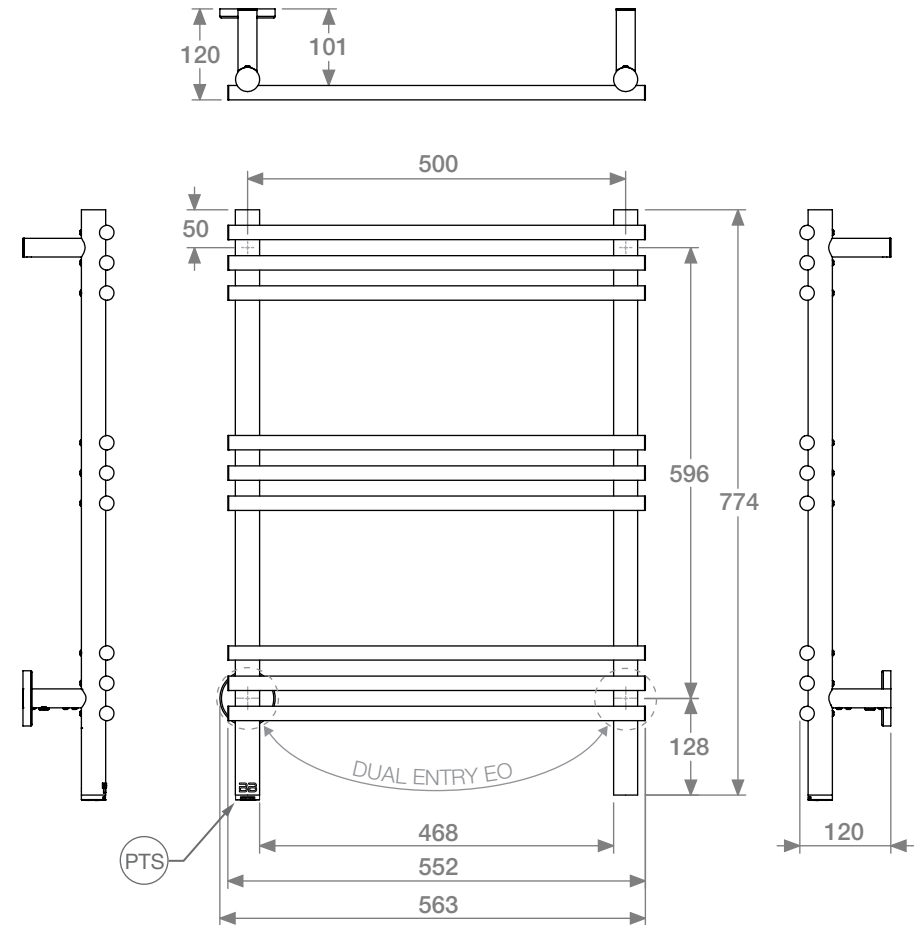

LOFT 9 Bar 550mm STR-PTS 230V

POLISHED GRADE 304 Stainless Steel

Controller Features - PTSelect Switch:

- Temperature Adjustment • ON / OFF Switch • RED LED Indicator

Controller Technical Specifications:

Controller: PTSelect Switch
INPUT Voltage Range: 190VAC~250VAC
Operating Frequency: 50 Hz \pm 2%
Load Capability: 0.18A~4A
Load Control Range: 40~100%
Standby Current: 3.0mA

HTR Technical Specifications:

Model: LOF09221-PTS-POLS
Size: 563mm (width) x 774mm (height)
Power: 100 Watts
Current: 0.43 Amps
Volts: 230 VAC
IP Rating: IPX5

Suggested Height of Electrical Outlet = 1000mm
(this is only an indication as every installation is different)

NOTES:

- *EO Denotes DUAL ENTRY Electrical Outlet connection
- *PTS Denotes location of PTSelect Switch

Dimensions given are in mm. Bathroom Butler® reserves the right to alter and/or remove designs from time to time without prior notice. This drawing is to be used for reference purposes only. E & O.E. This product may not be available in your specific country, please check local website for availability. Copyright Bathroom Butler® 2016