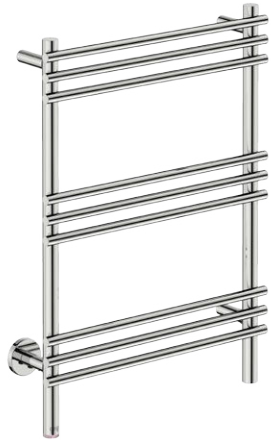

LOFT 9 Bar 550mm STR-PTS 230V

POLISHED GRADE 304 Stainless Steel

Controller Features - PTSelect Switch:

- Temperature Adjustment • ON / OFF Switch • RED LED Indicator

Controller Technical Specifications:

Controller: PTSelect Switch
INPUT Voltage Range: 190VAC~250VAC
Operating Frequency: 50 Hz \pm 2%
Load Capability: 0.18A~4A
Load Control Range: 40~100%
Standby Current: 3.0mA

HTR Technical Specifications:

Model: LOF09221-PTS-POLS
Size: 563mm (width) x 774mm (height)
Power: 100 Watts
Current: 0.43 Amps
Volts: 230 VAC
IP Rating: IPX5

Suggested Height of Electrical Outlet = 1000mm
(this is only an indication as every installation is different)

NOTES:

- *EO Denotes DUAL ENTRY Electrical Outlet connection
- *PTS Denotes location of PTSelect Switch

Dimensions given are in mm. Bathroom Butler® reserves the right to alter and/or remove designs from time to time without prior notice. This drawing is to be used for reference purposes only. E & O.E. This product may not be available in your specific country, please check local website for availability. Copyright Bathroom Butler® 2016