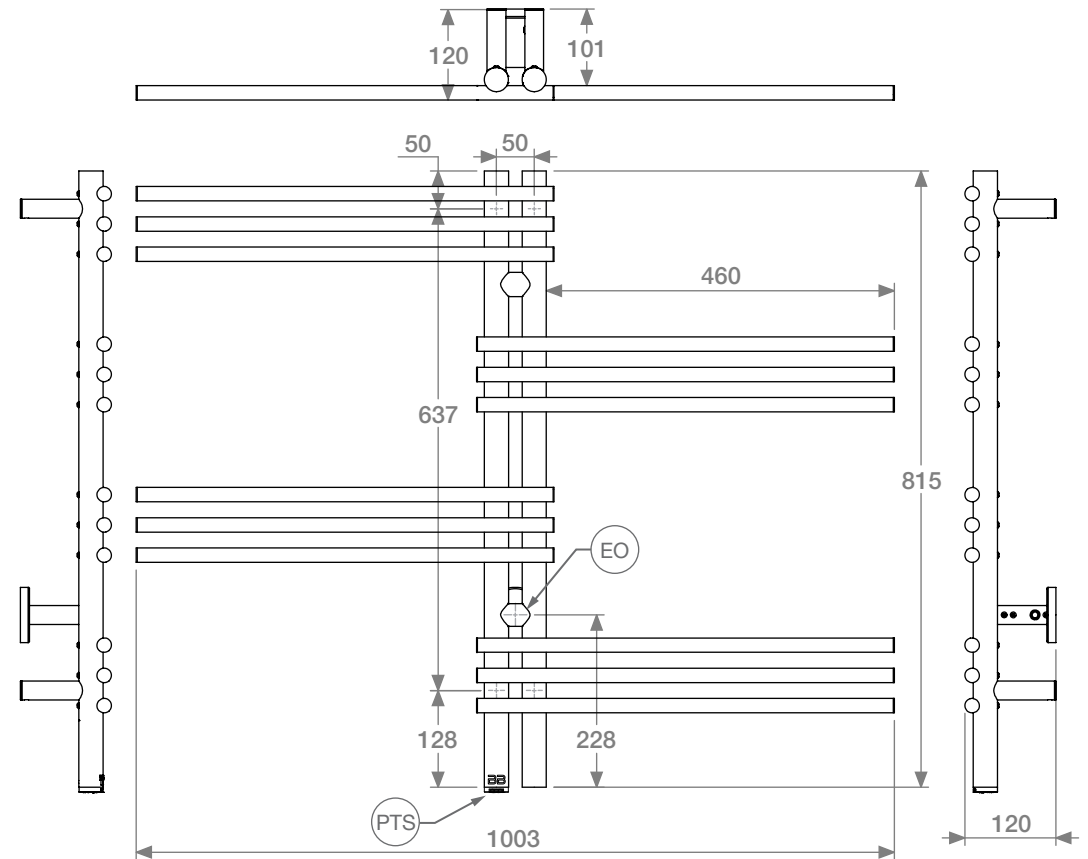

LOFT DUO 12 Bar 1000mm STR-PTS 230V

POLISHED GRADE 304 Stainless Steel

Controller Features - PTSelect Switch:

- Temperature Adjustment • ON / OFF Switch • RED LED Indicator

Controller Technical Specifications:

Controller: PTSelect Switch
INPUT Voltage Range: 190VAC~250VAC
Operating Frequency: 50 Hz \pm 2%
Load Capability: 0.18A~4A
Load Control Range: 40~100%
Standby Current: 3.0mA

HTR Technical Specifications:

Model: LOD12251-PTS-POLS
Size: 1003mm (width) x 815mm (height)
Power: 120 Watts
Current: 0.52 Amps
Volts: 230 VAC
IP Rating: IPX5

Suggested Height of Electrical Outlet = 950mm
(this is only an indication as every installation is different)

NOTES:

- *EO Denotes Electrical Outlet connection
- *PTS Denotes location of PTSelect Switch

Dimensions given are in mm. Bathroom Butler® reserves the right to alter and/or remove designs from time to time without prior notice. This drawing is to be used for reference purposes only. E & O.E. This product may not be available in your specific country, please check local website for availability. Copyright Bathroom Butler® 2016