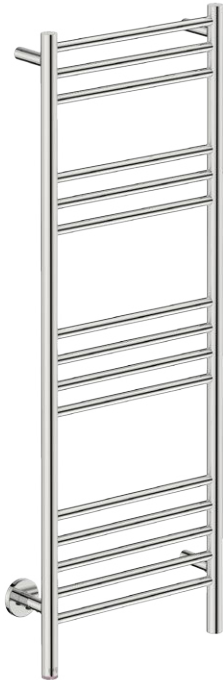

# NATURAL 15 Bar 430mm STR-PTS 230V

## POLISHED GRADE 304 Stainless Steel

### Controller Features - PTSelect Switch:

- Temperature Adjustment • ON / OFF Switch • RED LED Indicator

### HTR Technical Specifications:

**Model:** NAT15211-PTS-POLS  
**Size:** 453mm (width) x 1235mm (height)  
**Power:** 90 Watts  
**Current:** 0.39 Amps  
**Volts:** 230 VAC  
**IP Rating:** IPX5

Suggested Height of Electrical Outlet = 750mm  
*(this is only an indication as every installation is different)*