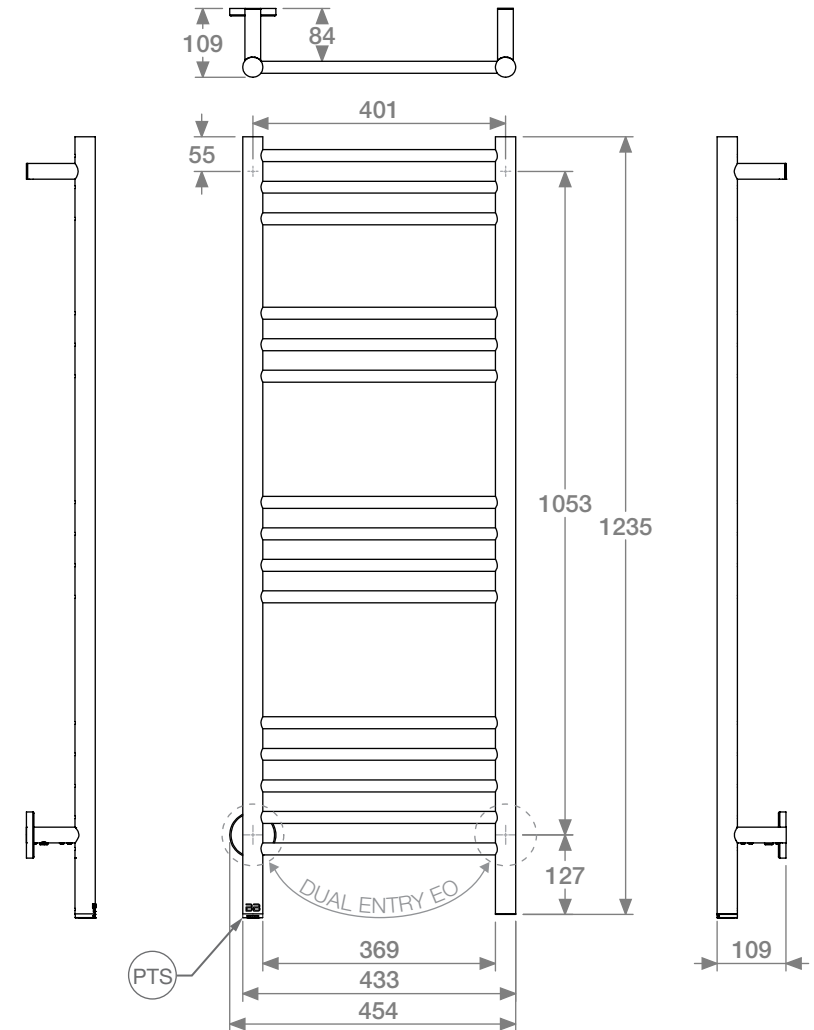

### HTR Technical Specifications:

**Model:** NAT15211-PTS-POLS  
**Size:** 453mm (width) x 1235mm (height)  
**Power:** 90 Watts  
**Current:** 0.39 Amps  
**Volts:** 230 VAC  
**IP Rating:** IPX5

Suggested Height of Electrical Outlet = 750mm  
*(this is only an indication as every installation is different)*

#### NOTES:

- \*EO Denotes DUAL ENTRY Electrical Outlet connection
- \*PTS Denotes location of PTSelect Switch

Dimensions given are in mm. Bathroom Butler® reserves the right to alter and/or remove designs from time to time without prior notice. This drawing is to be used for reference purposes only. E & O.E. This product may not be available in your specific country, please check local website for availability. Copyright Bathroom Butler® 2016