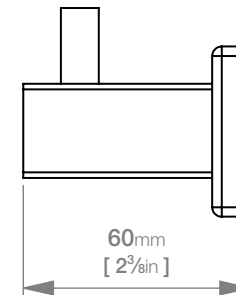

8510 ROBE HOOK SINGLE

8500 Series Premium Collection

Wall Fixings Supplied:
Masonry

Code: 8510POLS

Finish: Polished

GRADE 304 Stainless Steel

Code: 8510BRSH

Finish: Brushed

GRADE 304 Stainless Steel

Dimensions given are in **mm** and [**inches**].
Bathroom Butler® reserves the right to alter and/or remove designs from time to time without prior notice.
This drawing is to be used for reference purposes only. E &O.E.

Copyright Bathroom Butler® 2019

Original UX Fischer® Wall Plug supplied, phased in from June 2015.

BB™ BATHROOM BUTLER

USA: 631.464.2851 • info@bathroombutler.com • www.bathroombutler.com
South Africa: 0860 104 653 • info@bathroombutler.co.za • www.bathroombutler.co.za
Australia: 1300 133 320 • sales@bathe.net.au • www.bathe.net.au
Mauritius: 230 242 1248 • sales@lisinggroup.com • www.bathroombutler.com

Document version **2.3**
Product version **2.1**