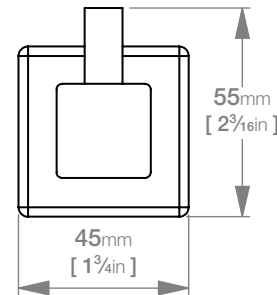

Original UX Fischer® Wall Plug supplied, phased in from June 2015.

BB™ BATHROOM BUTLER

USA: 631.464.2851 • info@bathroombutler.com • www.bathroombutler.com
South Africa: 0860 104 653 • info@bathroombutler.co.za • www.bathroombutler.co.za
Australia: 1300 133 320 • sales@bathe.net.au • www.bathe.net.au
Mauritius: 230 242 1248 • sales@lisinggroup.com • www.bathroombutler.com

Document version **2.3**
Product version **2.1**