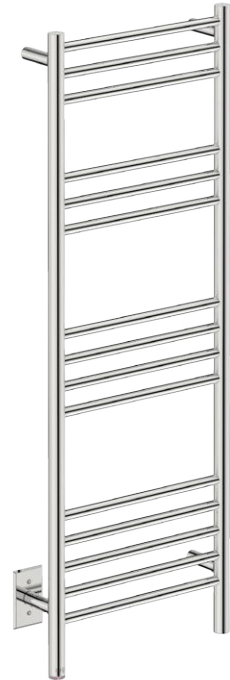

# NATURAL 15 Bar 17in STR-PTS 120V

POLISHED GRADE 304 Stainless Steel

## Controller Features - PTSelect Switch:

- Temperature Adjustment • ON / OFF Switch • RED LED Indicator

## HTR Technical Specifications:

**Model:** NAT15111-PTS-POLS  
**Size:** 17 $\frac{13}{16}$ " (width) x 48 $\frac{5}{8}$ " (height)  
**Power:** 90 Watts  
**Current:** 0.75 Amps  
**Volts:** 120 VAC

Suggested Height of  
 Electrical Outlet = 750mm / 29 $\frac{1}{2}$ "  
 (this is only an indication as every installation is different)

### NOTES:

- \*EO Denotes DUAL ENTRY Electrical Outlet connection
- \*PTS Denotes location of PTSelect Switch

Dimensions given are in mm and in [inches]. Bathroom Butler® reserves the right to alter and/or remove designs from time to time without prior notice. This drawing is to be used for reference purposes only. E & O.E. This product may not be available in your specific country, please check local website for availability.  
 Copyright Bathroom Butler® 2016