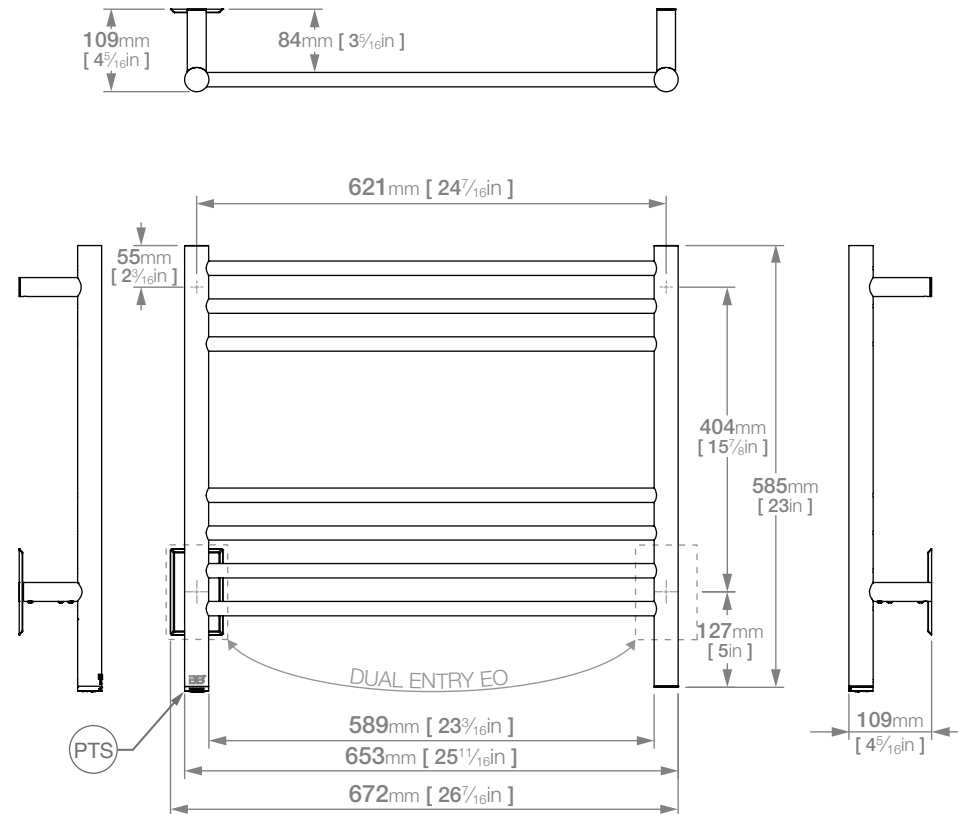

NATURAL 7 Bar 25in STR-PTS 120V

GRADE 304 Stainless Steel

Controller Features - PTSelect Switch:

- Temperature Adjustment • ON / OFF Switch • RED LED Indicator

Controller Technical Specifications:

Controller: PTSelect Switch
INPUT Voltage Range: 90VAC~130VAC
Operating Frequency: 60 Hz \pm 2%
Load Capability: 0.18A~4A
Load Control Range: 40~100%
Standby Current: 3.0mA

HTR Technical Specifications:

Model: NAT07131-PTS-POLS
Size: 26 $\frac{7}{16}$ " (width) x 23" (height)
Power: 80 Watts
Current: 0.67 Amps
Volts: 120 VAC

Suggested Height of Electrical Outlet = 1075mm / 42 $\frac{5}{16}$ "
(this is only an indication as every installation is different)

NOTES:

*EO Denotes DUAL ENTRY Electrical Outlet connection

*PTS Denotes location of PTSelect Switch

Dimensions given are in **mm** and in **[inches]**. Bathroom Butler® reserves the right to alter and/or remove designs from time to time without prior notice. This drawing is to be used for reference purposes only. E & O.E.
This product may not be available in your specific country, please check local website for availability.
Copyright Bathroom Butler® 2020