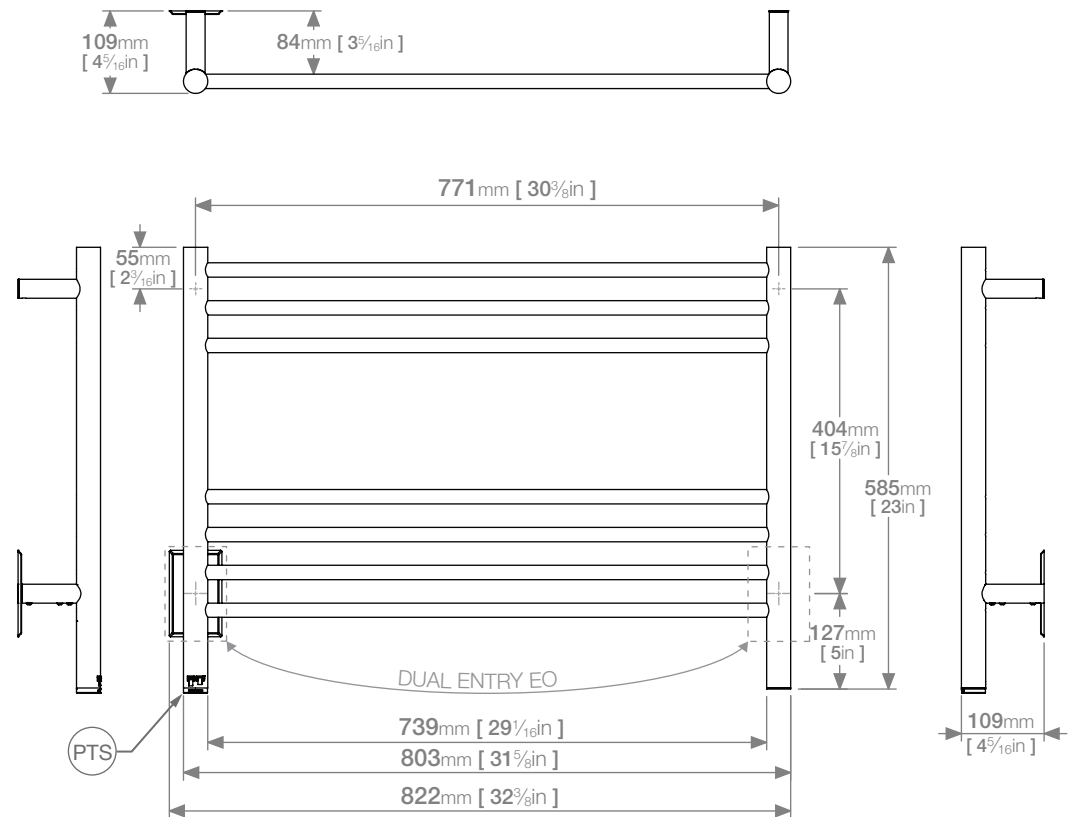

### Controller Technical Specifications:

**Controller:** PTSelect Switch  
**INPUT Voltage Range:** 90VAC~130VAC  
**Operating Frequency:** 60 Hz  $\pm$ 2%  
**Load Capability:** 0.18A~4A  
**Load Control Range:** 40~100%  
**Standby Current:** 3.0mA

### HTR Technical Specifications:

**Model:** NAT07141-PTS-POLS  
**Size:** 32 $\frac{3}{8}$ " (width) x 23" (height)  
**Power:** 95 Watts  
**Current:** 0.79 Amps  
**Volts:** 120 VAC

Suggested Height of Electrical Outlet = 1075mm / 42 $\frac{5}{16}$ "  
*(this is only an indication as every installation is different)*

#### NOTES:

- \*EO Denotes DUAL ENTRY Electrical Outlet connection
- \*PTS Denotes location of PTSelect Switch

Dimensions given are in **mm** and in **[inches]**. Bathroom Butler® reserves the right to alter and/or remove designs from time to time without prior notice. This drawing is to be used for reference purposes only. E & O.E. This product may not be available in your specific country, please check local website for availability.  
 Copyright Bathroom Butler® 2016