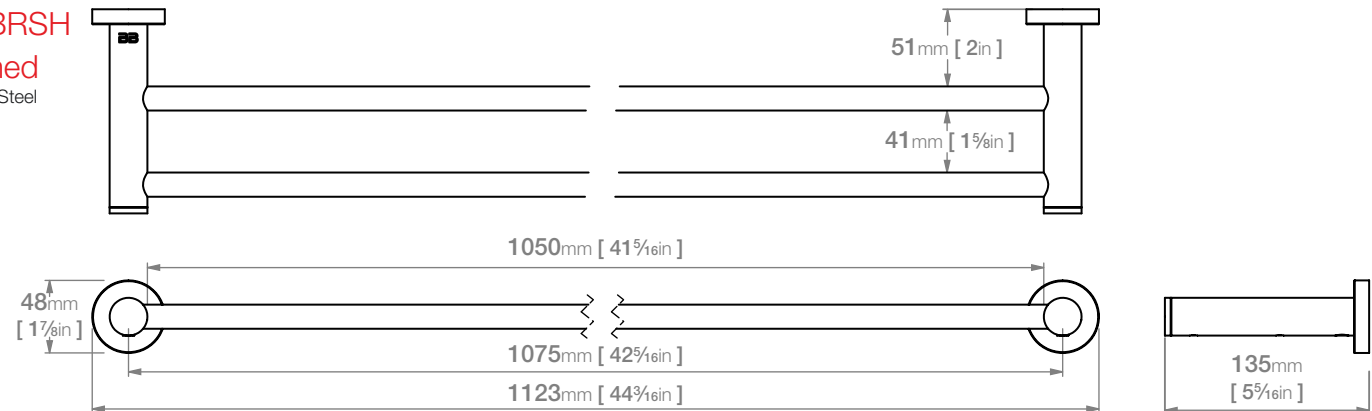

# 4688 DOUBLE TOWEL RAIL 1100mm / 43"

4600 Series Premium Collection

Wall Fixings Supplied:  
**Masonry**

Original UX Fischer® supplied,  
phased in from June 2015.

**Code:** 4688POLS  
**Finish:** Polished  
GRADE 304 Stainless Steel

**Code:** 4688BRSH  
**Finish:** Brushed  
GRADE 304 Stainless Steel

Dimensions given are in **mm** and [**inches**].  
Bathroom Butler® reserves the right to alter and/or remove  
designs from time to time without prior notice.  
This drawing is to be used for reference purposes only. E &O.E.