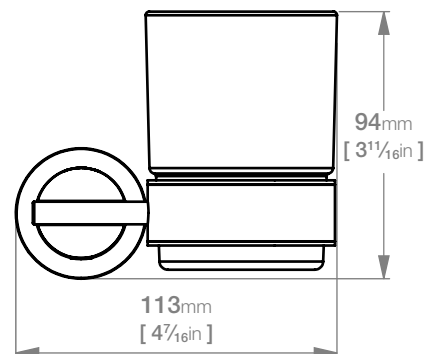

Original UX Fischer® Wall Plug supplied, phased in from June 2015.

BB™ BATHROOM BUTLER

USA: 631.464.2851 • info@bathroombutler.com • www.bathroombutler.com
South Africa: 0860 104 653 • info@bathroombutler.co.za • www.bathroombutler.co.za
Australia: 1300 133 320 • sales@bathe.net.au • www.bathe.net.au
Mauritius: 230 242 1248 • sales@lisinggroup.com • www.bathroombutler.com

Document version **2.3**
Product version **2.1**