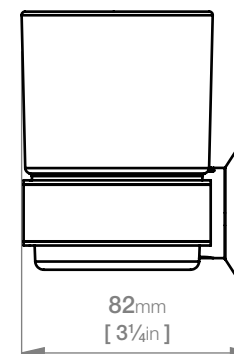

Original UX Fischer® Wall Plug supplied, phased in from June 2015.

BB™ BATHROOM BUTLER

USA: 631.464.2851 • info@bathroombutler.com • www.bathroombutler.com
South Africa: 0860 104 653 • info@bathroombutler.co.za • www.bathroombutler.co.za
Australia: 1300 133 320 • sales@bathe.net.au • www.bathe.net.au
Mauritius: 230 242 1248 • sales@lisinggroup.com • www.bathroombutler.com

Document version **2.3**
Product version **2.1**