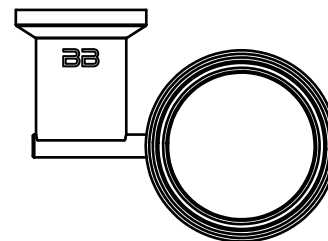

Original UX Fischer® Wall Plug supplied, phased in from June 2015.

BB™ BATHROOM BUTLER

USA: 631.464.2851 • info@bathroombutler.com • www.bathroombutler.com
South Africa: 0860 104 653 • info@bathroombutler.co.za • www.bathroombutler.co.za
Australia: 1300 133 320 • sales@bathe.net.au • www.bathe.net.au
Mauritius: 230 242 1248 • sales@lisinggroup.com • www.bathroombutler.com

Document version **2.3**
Product version **2.1**