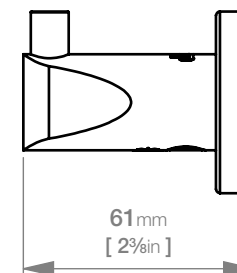

Finish: Polished

GRADE 304 Stainless Steel

Dimensions given are in **mm** and **[inches]**.

Bathroom Butler® reserves the right to alter and/or remove designs from time to time without prior notice.

This drawing is to be used for reference purposes only. E & O.E.