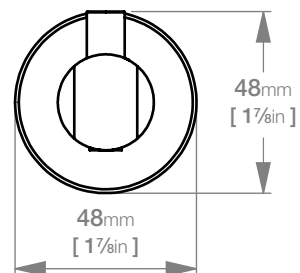

Finish: Polished

GRADE 304 Stainless Steel

Dimensions given are in **mm** and **[inches]**.

Bathroom Butler® reserves the right to alter and/or remove designs from time to time without prior notice.

This drawing is to be used for reference purposes only. E & O.E.