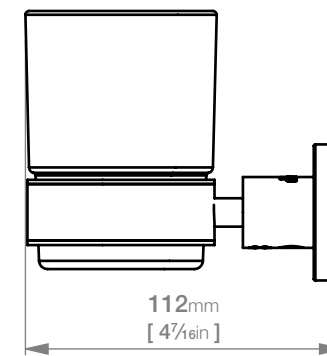

8232 TUMBLER + HOLDER

8200 Series Exclusive Collection

*Exclusively available through Selected Stores

Wall Fixings Supplied:

Masonry

Code: 8232POLS

Finish: Polished

GRADE 304 Stainless Steel

Dimensions given are in **mm** and [**inches**].

Bathroom Butler® reserves the right to alter and/or remove designs from time to time without prior notice.

This drawing is to be used for reference purposes only. E & O.E.

Copyright Bathroom Butler® 2019

Original UX Fischer® Wall Plug supplied, phased in from June 2015.

BB^{TM} BATHROOM BUTLER

USA: 631.464.2851 • info@bathroombutler.com • www.bathroombutler.com
South Africa: 0860 104 653 • info@bathroombutler.co.za • www.bathroombutler.co.za
Australia: 1300 133 320 • sales@bathe.net.au • www.bathe.net.au
Mauritius: 230 242 1248 • sales@lisinggroup.com • www.bathroombutler.com

Document version **2.2**
Product version **2.1**