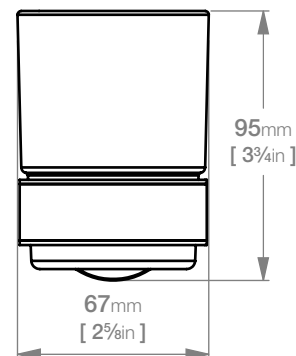

8232 TUMBLER + HOLDER

8200 Series Exclusive Collection

*Exclusively available through Selected Stores

Wall Fixings Supplied:

Masonry

Code: 8232POLS

Finish: Polished

GRADE 304 Stainless Steel

Dimensions given are in **mm** and [**inches**].

Bathroom Butler® reserves the right to alter and/or remove designs from time to time without prior notice.

This drawing is to be used for reference purposes only. E & O.E.

Copyright Bathroom Butler® 2019

Original UX Fischer® Wall Plug supplied, phased in from June 2015.

BB^{TM} BATHROOM BUTLER

USA: 631.464.2851 • info@bathroombutler.com • www.bathroombutler.com
South Africa: 0860 104 653 • info@bathroombutler.co.za • www.bathroombutler.co.za
Australia: 1300 133 320 • sales@bathe.net.au • www.bathe.net.au
Mauritius: 230 242 1248 • sales@lisinggroup.com • www.bathroombutler.com

Document version **2.2**
Product version **2.1**