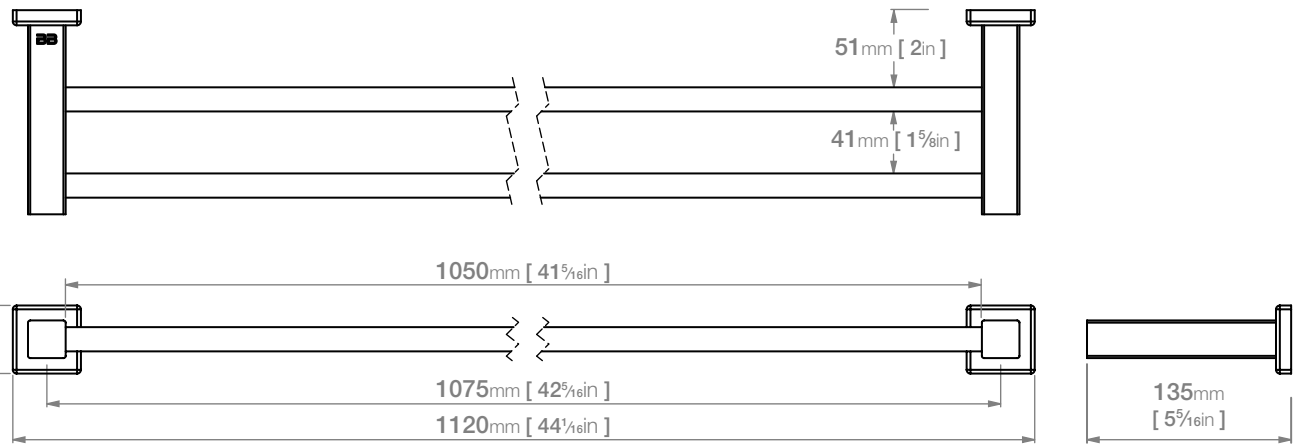

## 8500 Series Premium Collection

Wall Fixings Supplied:  
**Masonry**

Original UX Fischer® Wall Plug supplied, phased in from June 2015.

**Code:** 8588POLS  
**Finish:** Polished  
GRADE 304 Stainless Steel

**Code:** 8588BRSH  
**Finish:** Brushed  
GRADE 304 Stainless Steel

Dimensions given are in **mm** and [**inches**].  
Bathroom Butler® reserves the right to alter and/or remove designs from time to time without prior notice.  
This drawing is to be used for reference purposes only. E &O.E.