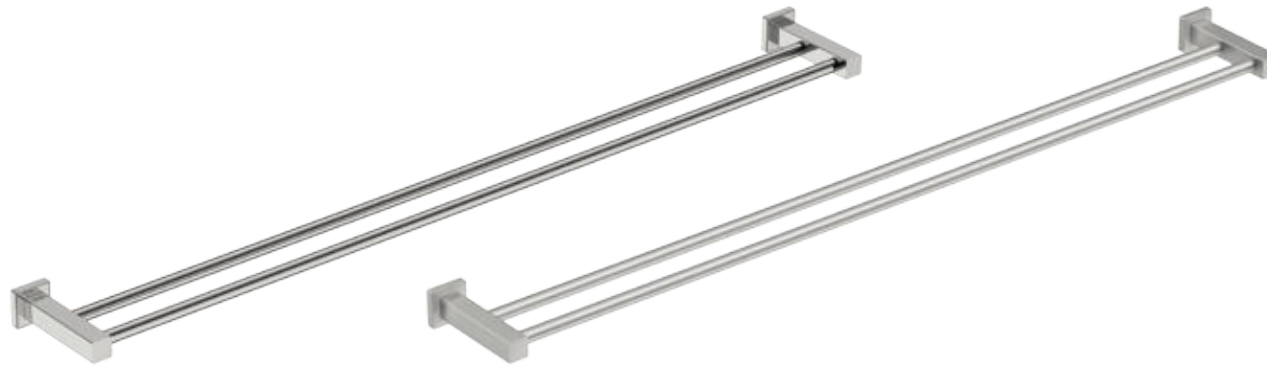

# 8588 DOUBLE TOWEL RAIL 1100mm(43in)

## 8500 Series Premium Collection

Wall Fixings Supplied:  
**Masonry**

Original UX Fischer® Wall Plug supplied, phased in from June 2015.

**Code:** 8588POLS  
**Finish:** Polished  
GRADE 304 Stainless Steel

**Code:** 8588BRSH  
**Finish:** Brushed  
GRADE 304 Stainless Steel

Dimensions given are in **mm** and [**inches**].  
Bathroom Butler® reserves the right to alter and/or remove designs from time to time without prior notice.  
This drawing is to be used for reference purposes only. E &O.E.