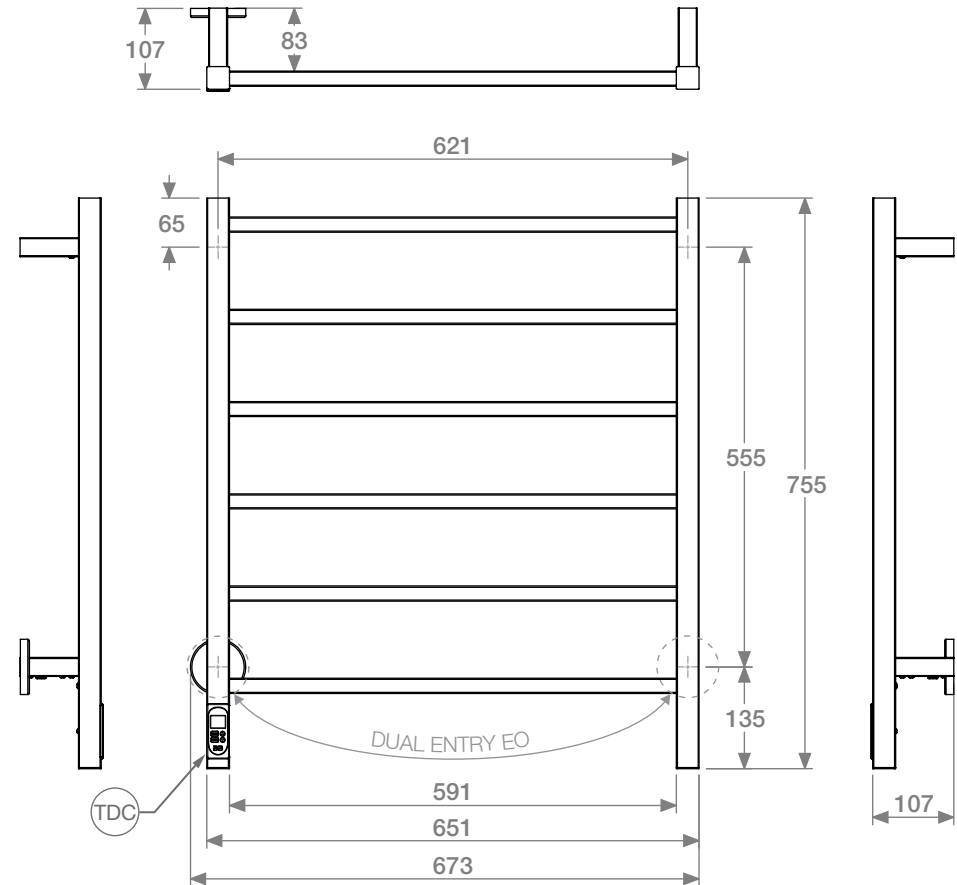

### Controller Technical Specifications:

**Controller:** TDC Timer  
**INPUT Voltage Range:** 190VAC~250VAC  
**Operating Frequency:** 50 Hz  $\pm$ 2%  
**Load Capability:** 0.18A~4A  
**Load Control Range:** 40~100%  
**Standby Current:** 3.5mA

### HTR Technical Specifications:

**Model:** CUB06231-TDC-POLS  
**Size:** 673mm (width) x 755mm (height)  
**Power:** 90 Watts  
**Current:** 0.39 Amps  
**Volts:** 230 VAC  
**IP Rating:** IPX5

Suggested Height of Electrical Outlet = 1050mm  
*(this is only an indication as every installation is different)*

#### NOTES:

- \*EO Denotes DUAL ENTRY Electrical Outlet connection
- \*TDC Denotes location of TDC Timer

Dimensions given are in mm. Bathroom Butler® reserves the right to alter and/or remove designs from time to time without prior notice. This drawing is to be used for reference purposes only. E & O.E. This product may not be available in your specific country, please check local website for availability.  
 Copyright Bathroom Butler® 2016