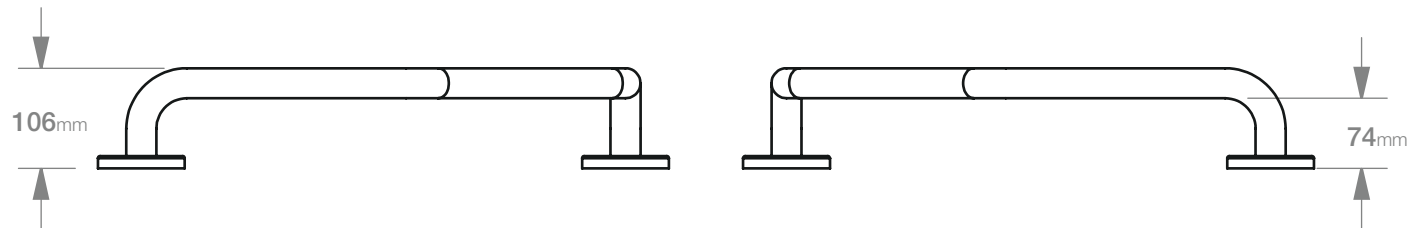

Wall Fixings Supplied:
Masonry

BB™ BATHROOM BUTLER