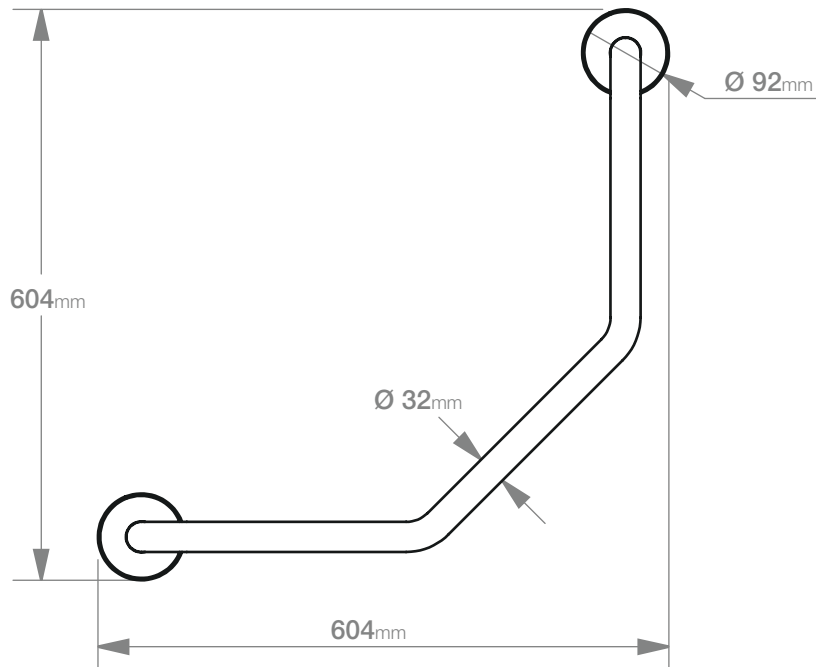

Wall Fixings Supplied:
Masonry

BB™ BATHROOM BUTLER