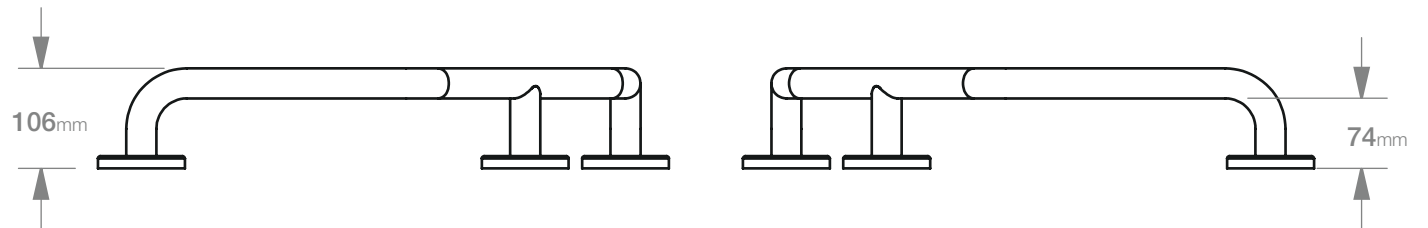

Wall Fixings Supplied:
Masonry