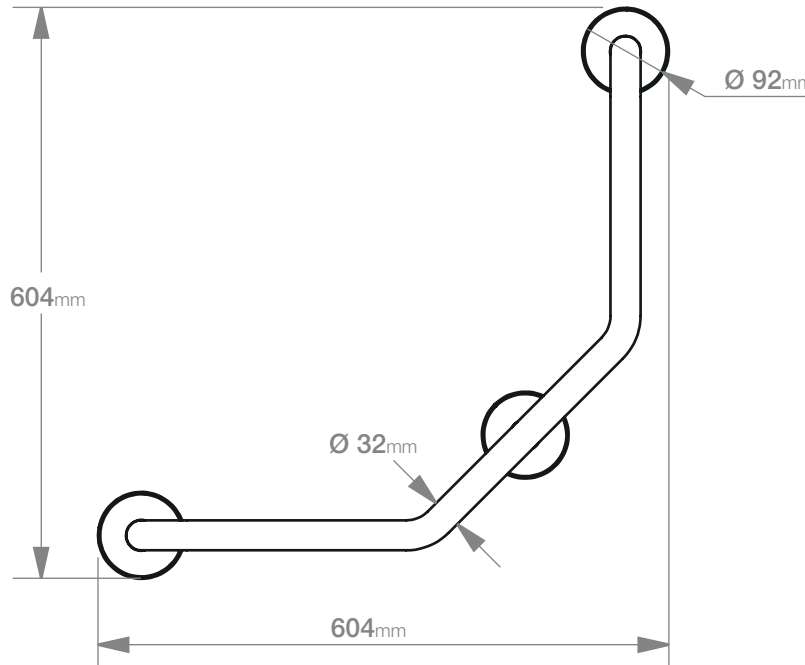

Wall Fixings Supplied:
Masonry