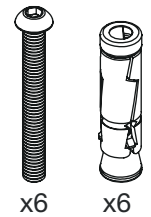

## GRAB RAILS

Wall Fixings Supplied:  
**Masonry**

**Code:** GRST01B

**Finish:** Brushed

GRADE 304 Stainless Steel

Dimensions given are in mm.

Bathroom Butler® reserves the right to alter and/or remove designs from time to time without prior notice.

This drawing is to be used for reference purposes only. E &O.E.

Copyright Bathroom Butler® 2019

**BB**™ BATHROOM  
BUTLER