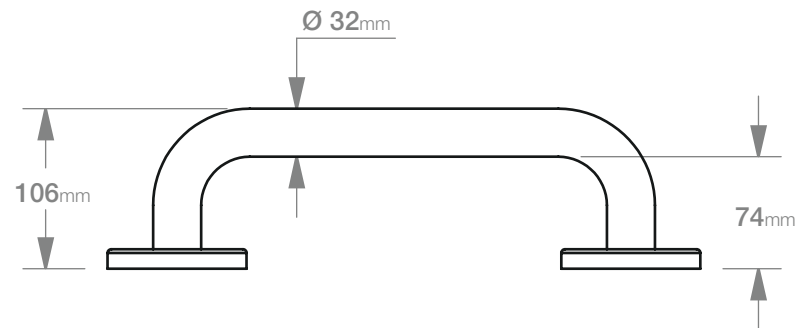

BB™ BATHROOM
BUTLER