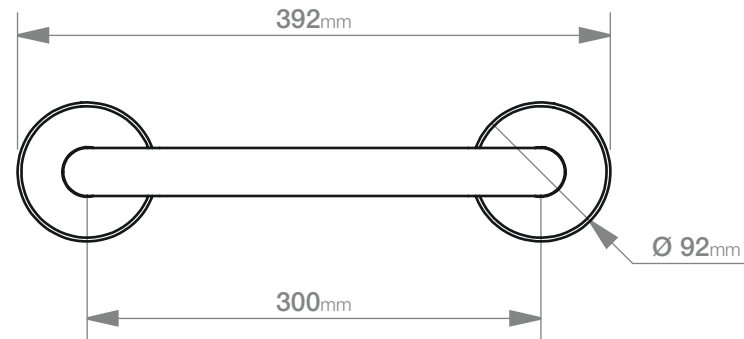

## GRAB RAILS

Wall Fixings Supplied:  
**Masonry**

**Code:** GRST01B

**Finish:** Brushed

GRADE 304 Stainless Steel

Dimensions given are in mm.

Bathroom Butler® reserves the right to alter and/or remove designs from time to time without prior notice.

This drawing is to be used for reference purposes only. E &O.E.

Copyright Bathroom Butler® 2019

**BB**™ BATHROOM  
BUTLER