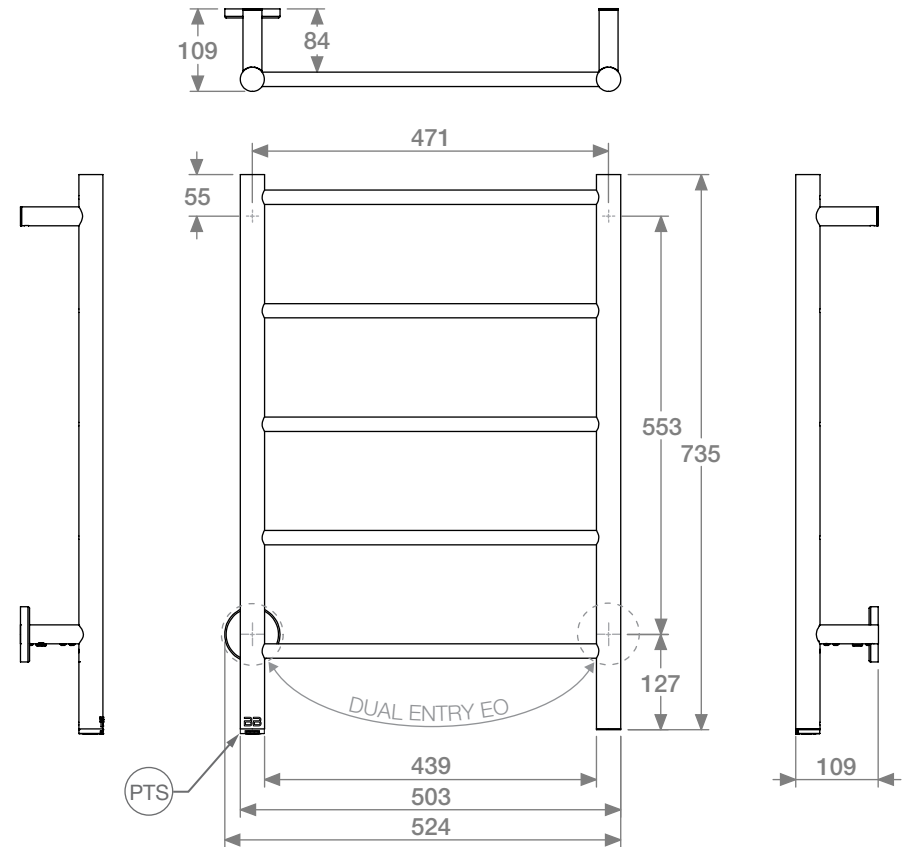

### HTR Technical Specifications:

**Model:** NAT05221-PTS-POLS  
**Size:** 524mm (width) x 735mm (height)  
**Power:** 65 Watts  
**Current:** 0.28 Amps  
**Volts:** 230 VAC  
**IP Rating:** IPX5

Suggested Height of Electrical Outlet = 1050mm  
*(this is only an indication as every installation is different)*

#### NOTES:

- \*EO Denotes DUAL ENTRY Electrical Outlet connection
- \*PTS Denotes location of PTSelect Switch

Dimensions given are in mm. Bathroom Butler® reserves the right to alter and/or remove designs from time to time without prior notice. This drawing is to be used for reference purposes only. E & O.E. This product may not be available in your specific country, please check local website for availability. Copyright Bathroom Butler® 2016